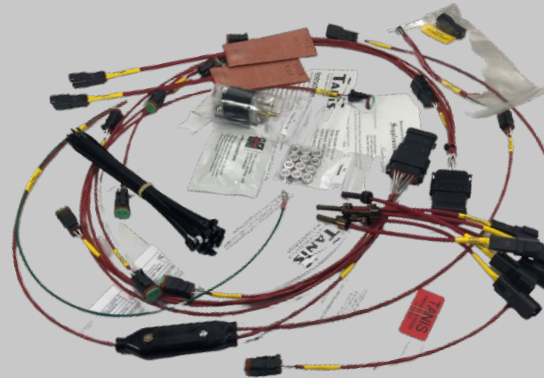

KADDEX

AERO SUPPLY